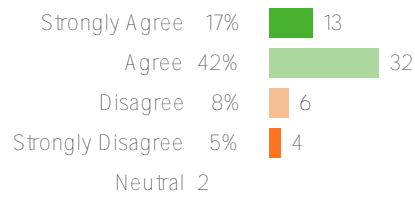

# School operations

Your average

90%

78 responses

District average: 91% Washington Elementary School District

How did people respond?

Q.1: Healthy food is served for breakfast and lunch.

Favorable: 82%